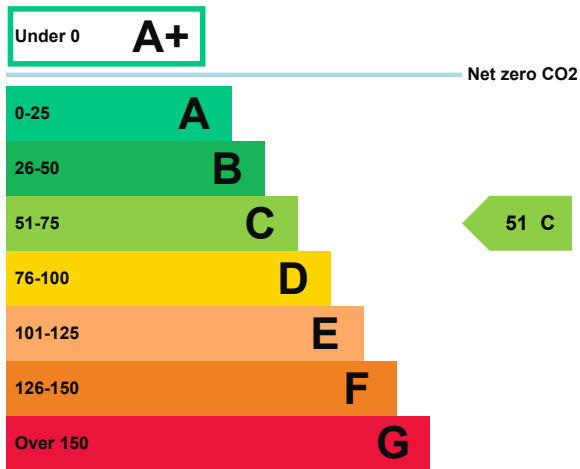

Energy performance certificate (EPC)

86 High Street Llanberis CAERNARFON LL55 4SU	Energy rating	Valid until: 12 December 2031
	C	Certificate number: 4244-8133-6920-8434-7236

Property type	A3/A4/A5 Restaurant and Cafes/Drinking Establishments and Hot Food takeaways
Total floor area	147 square metres

Rules on letting this property

Properties can be let if they have an energy rating from A+ to E.

Energy rating and score

This property's energy rating is C.

Properties get a rating from A+ (best) to G (worst) and a score.

The better the rating and score, the lower your property's carbon emissions are likely to be.

How this property compares to others

Properties similar to this one could have ratings:

If newly built

26 B

If typical of the existing stock